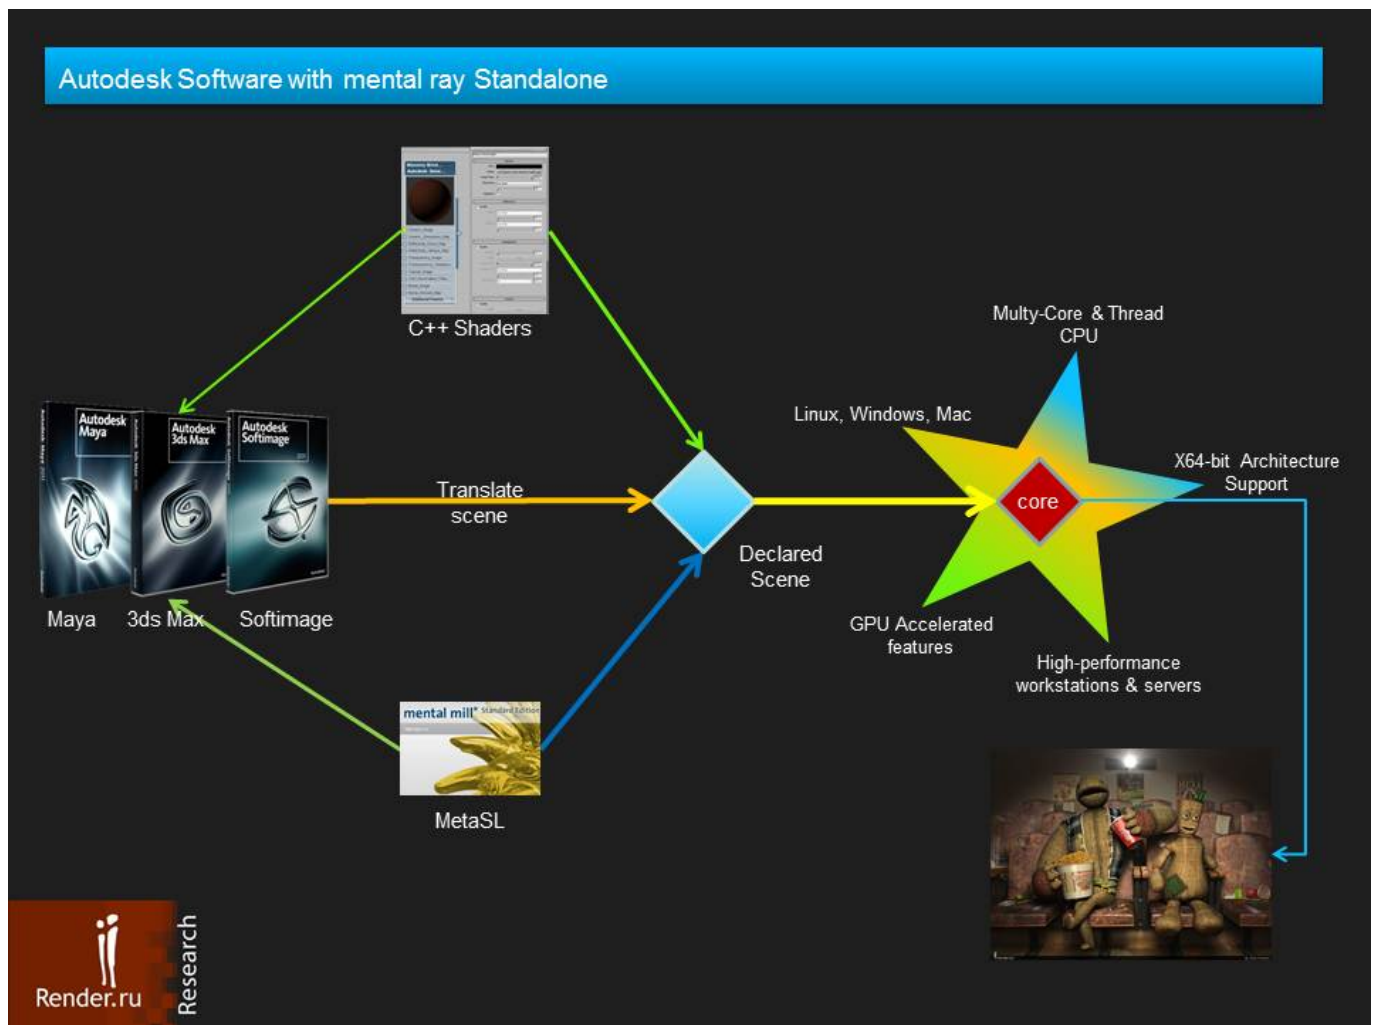

[3d Young Incest Daughter Lolicon Videos 6](#)

[3d Young Incest Daughter Lolicon Videos 6](#)

---

**Download**

For maximum benefit, upgrade to the Hero of the Seven Virtues. While in combat The Hero of the Seven Virtues deals 20 damage per enemy Hero hit.

Enemy Heroes that are affected by the Hero of the Seven Virtues' effect may be affected by a Shadow Strike or an ability on that Hero. Enemy Heroes can be stunned for 2 seconds if this hero attacks another Allied Hero.. The Klingon Heavy Assault Cruiser is an in-game Federation-spec heavy space station. As with all Federation heavy starships, it carries several unique ship modules and weapons, including the Klingon Beam Cannon and a variety of consumables.. 46 646 "Grim Adventures On Earth!" Teen Vloggers 1858 1858 "Dance of Your Life: Girls Dance To The Bodies of Men" Teen Vloggers 2912 2912 "Grim Tales From The Crypt" Teen Vloggers 2868 2868 From Star Trek Online Wiki.