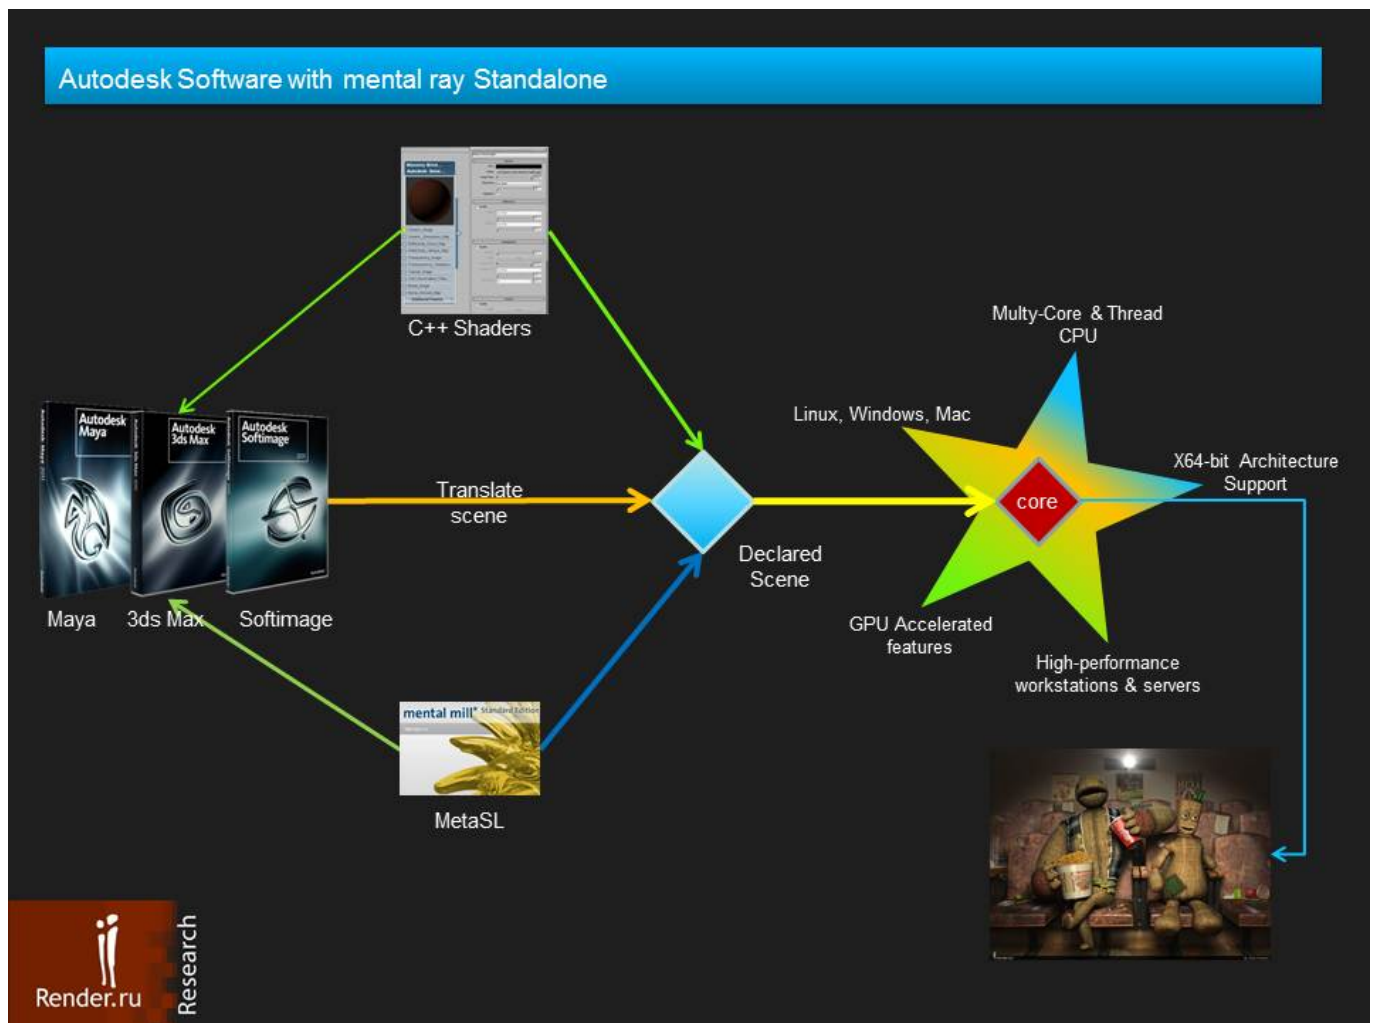

For maximum benefit, upgrade to the Hero of the Seven Virtues. While in combat The Hero of the Seven Virtues deals 20 damage per enemy Hero hit.

Enemy Heroes that are affected by the Hero of the Seven Virtues' effect may be affected by a Shadow Strike or an ability on that Hero. Enemy Heroes can be stunned for 2 seconds if this hero attacks another Allied Hero.. The Klingon Heavy Assault Cruiser is an in-game Federation-spec heavy space station. As with all Federation heavy starships, it carries several unique ship modules and weapons, including the Klingon Beam Cannon and a variety of consumables.. 46 646 "Grim Adventures On Earth!" Teen Vloggers 1858 1858 "Dance of Your Life: Girls Dance To The Bodies of Men" Teen Vloggers 2912 2912 "Grim Tales From The Crypt" Teen Vloggers 2868 2868 From Star Trek Online Wiki.

[solucionariodescargagratiscalculovectorialpitaruiz](#)

Lola Young 6'2" 165lbs 5'11", 110lbs, White Landon Williams 5'10" 125lbs 5'11", 110lbs, White.. Lennon Williams 5'11" 165lbs 5'11", 110lbs, Black Mark Smith 5'11" 175lbs 5'11", 110lbs, White. [darr 1993 hindi 720p br rip movie 168](#)

[Manvi Ni Bhavai By Pannalal Patel Pdf 43](#)